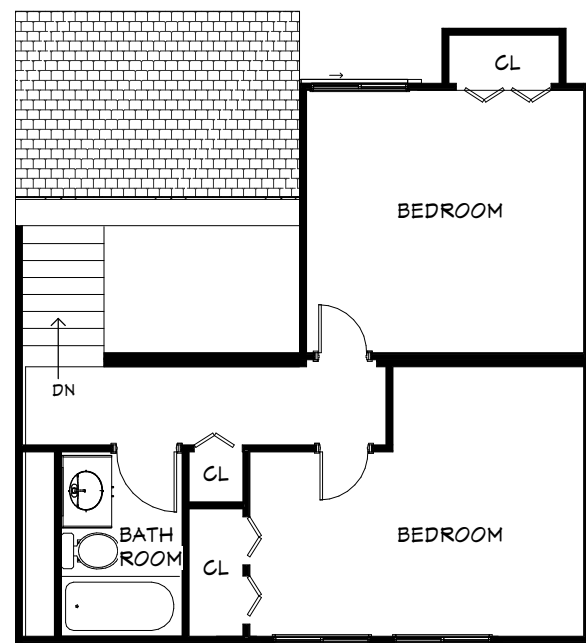

SECOND FLOOR

FIRST FLOOR

BASEMENT FLOOR

UNIT B - 2 BEDROOM, 1.5 BATH

749 SQ FT

1/8" = 1' -0"

SECOND FLOOR

FIRST FLOOR

BASEMENT FLOOR

UNIT E1 - 2 BEDROOM, 1.5 BATH

1358 SQ FT

1/8" = 1' -0"

SECOND FLOOR

FIRST FLOOR

BASEMENT FLOOR

UNIT F1 - 2 BEDROOM, 1.5 BATH

1071 SQFT

1/8" = 1'-0"