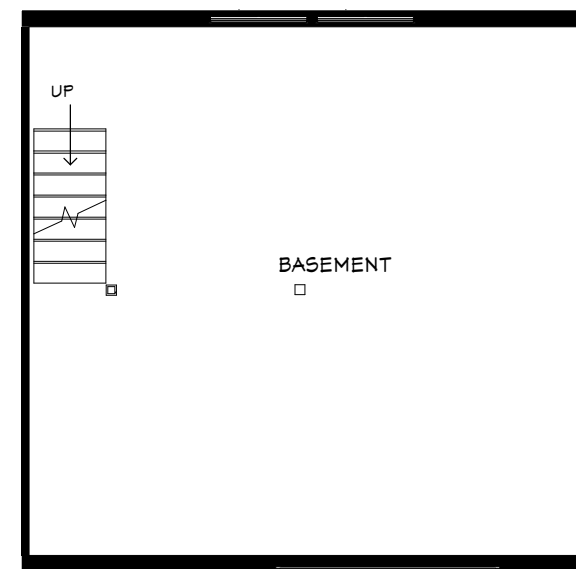

SECOND FLOOR

FIRST FLOOR

BASEMENT FLOOR

UNIT B - 2 BEDROOM, 1.5 BATH

749 SQ FT

1/8" = 1' -0"

SECOND FLOOR

FIRST FLOOR

BASEMENT FLOOR

UNIT E1 - 2 BEDROOM, 1.5 BATH

1358 SQ FT

1/8" = 1' -0"

SECOND FLOOR

FIRST FLOOR

BASEMENT FLOOR

UNIT F1 - 2 BEDROOM, 1.5 BATH

1071 SQFT

1/8" = 1'-0"