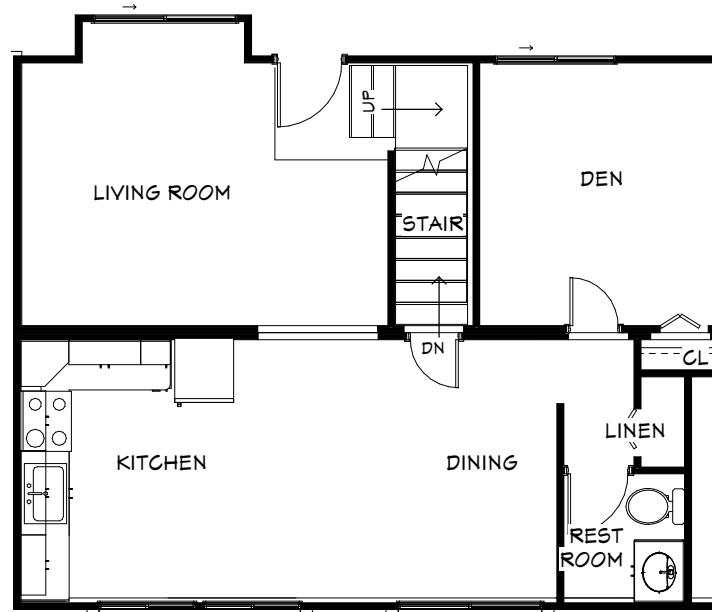

SECOND FLOOR

FIRST FLOOR

BASEMENT FLOOR

UNIT B - 2 BEDROOM, 1.5 BATH

749 SQ FT

1/8" = 1' -0"

SECOND FLOOR

FIRST FLOOR

BASEMENT FLOOR

UNIT E1 - 2 BEDROOM, 1.5 BATH

1358 SQ FT

1/8" = 1' -0"

SECOND FLOOR

FIRST FLOOR

BASEMENT FLOOR

UNIT F1 - 2 BEDROOM, 1.5 BATH

1071 SQFT

1/8" = 1'-0"