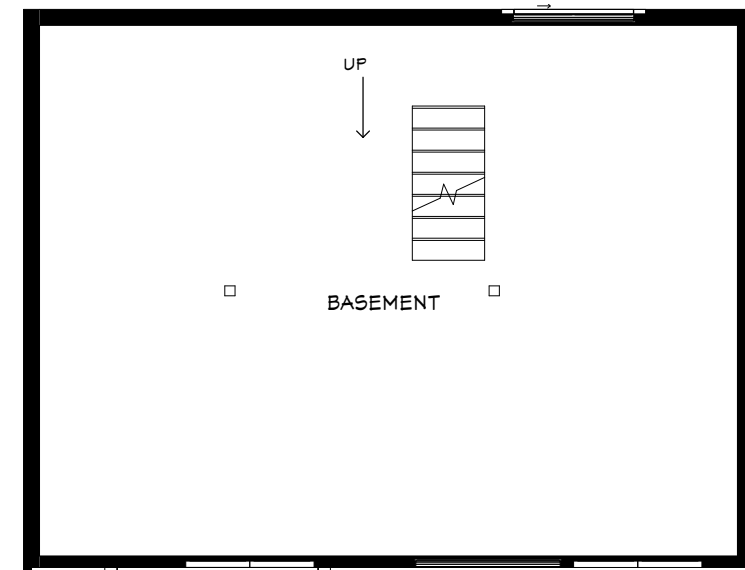

SECOND FLOOR

FIRST FLOOR

BASEMENT FLOOR

UNIT B - 2 BEDROOM, 1.5 BATH

749 SQ FT

1/8" = 1' -0"

SECOND FLOOR

FIRST FLOOR

BASEMENT FLOOR

UNIT E1 - 2 BEDROOM, 1.5 BATH

1358 SQ FT

1/8" = 1' -0"

SECOND FLOOR

FIRST FLOOR

BASEMENT FLOOR

UNIT F1 - 2 BEDROOM, 1.5 BATH

1071 SQFT

1/8" = 1'-0"