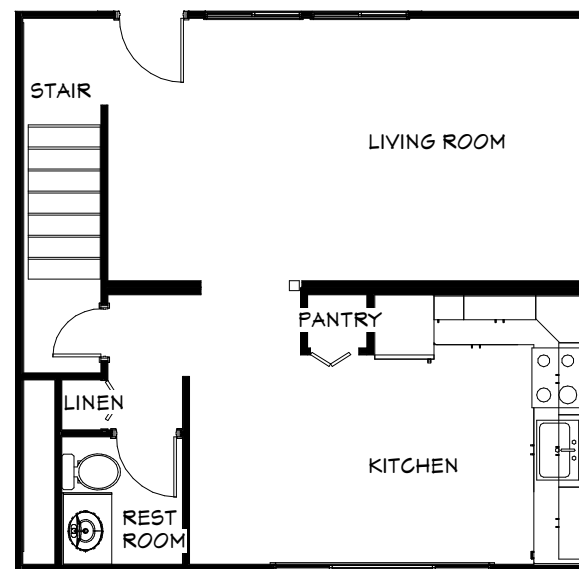

SECOND FLOOR

FIRST FLOOR

BASEMENT FLOOR

UNIT B - 2 BEDROOM, 1.5 BATH

749 SQ FT

1/8" = 1' -0"

SECOND FLOOR

FIRST FLOOR

BASEMENT FLOOR

UNIT E1 - 2 BEDROOM, 1.5 BATH

1358 SQ FT

1/8" = 1' -0"

SECOND FLOOR

FIRST FLOOR

BASEMENT FLOOR

UNIT F1 - 2 BEDROOM, 1.5 BATH

1071 SQFT

1/8" = 1'-0"