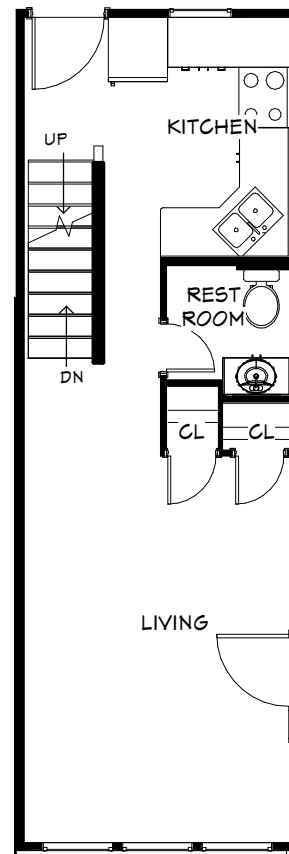

SECOND FLOOR

FIRST FLOOR

BASEMENT FLOOR

UNIT B - 2 BEDROOM, 1.5 BATH

749 SQ FT

1/8" = 1' -0"

SECOND FLOOR

FIRST FLOOR

BASEMENT FLOOR

UNIT E1 - 2 BEDROOM, 1.5 BATH

1358 SQ FT

1/8" = 1' -0"

SECOND FLOOR

FIRST FLOOR

BASEMENT FLOOR

UNIT F1 - 2 BEDROOM, 1.5 BATH

1071 SQFT

1/8" = 1'-0"