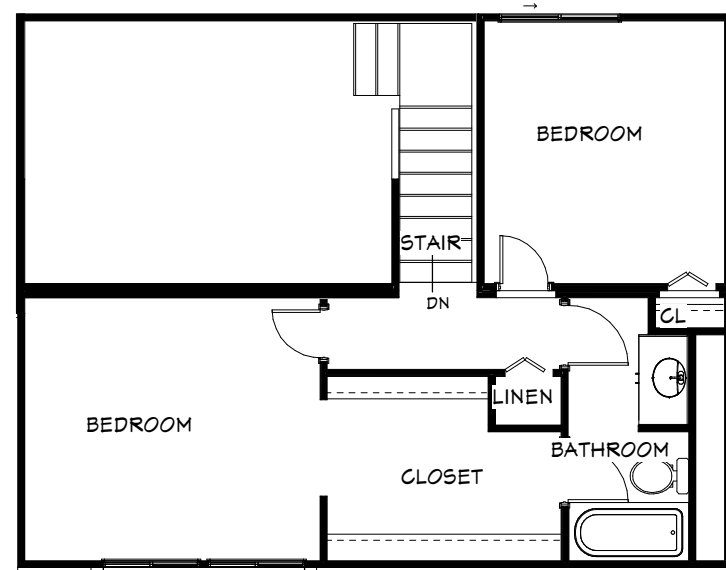

SECOND FLOOR

FIRST FLOOR

BASEMENT FLOOR

UNIT B - 2 BEDROOM, 1.5 BATH

749 SQ FT

1/8" = 1' -0"

SECOND FLOOR

FIRST FLOOR

BASEMENT FLOOR

UNIT E1 - 2 BEDROOM, 1.5 BATH

1358 SQ FT

1/8" = 1' -0"

SECOND FLOOR

FIRST FLOOR

BASEMENT FLOOR

UNIT F1 - 2 BEDROOM, 1.5 BATH

1071 SQFT

1/8" = 1'-0"