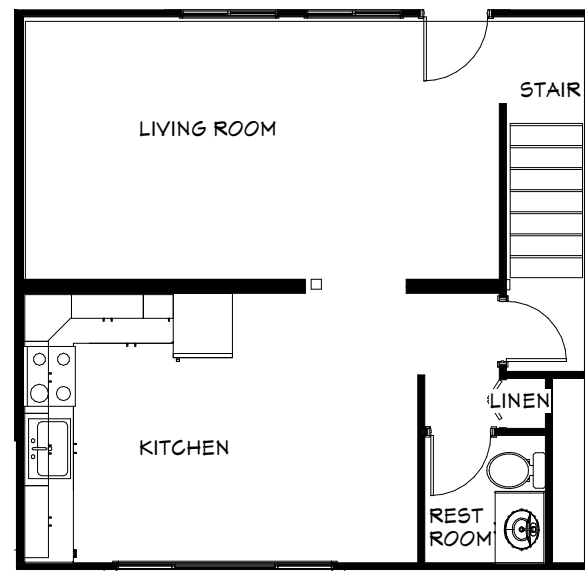

SECOND FLOOR

FIRST FLOOR

BASEMENT FLOOR

**UNIT B1 - 3 BEDROOM, 1.5 BATH**

922 SQ FT

1/8" = 1' -0"

SECOND FLOOR

FIRST FLOOR

BASEMENT FLOOR

**UNIT D1 - 3 BEDROOM, 1.5 BATH**

1272 SQ FT

1/8" = 1' -0"

SECOND FLOOR

FIRST FLOOR

BASEMENT FLOOR

**UNIT D1 (END) - 3 BEDROOM, 1.5 BATH**

1272 SQ FT

1/8" = 1' -0"

SECOND FLOOR

FIRST FLOOR

BASEMENT FLOOR

**UNIT E - 3 BEDROOM, 1.5 BATH**

1113 SQ FT

1/8" = 1' -0"

SECOND FLOOR

FIRST FLOOR

BASEMENT FLOOR

**UNIT F - 3 BEDROOM, 1.5 BATH**

1071 SQ FT

1/8" = 1'-0"

SECOND FLOOR

FIRST FLOOR