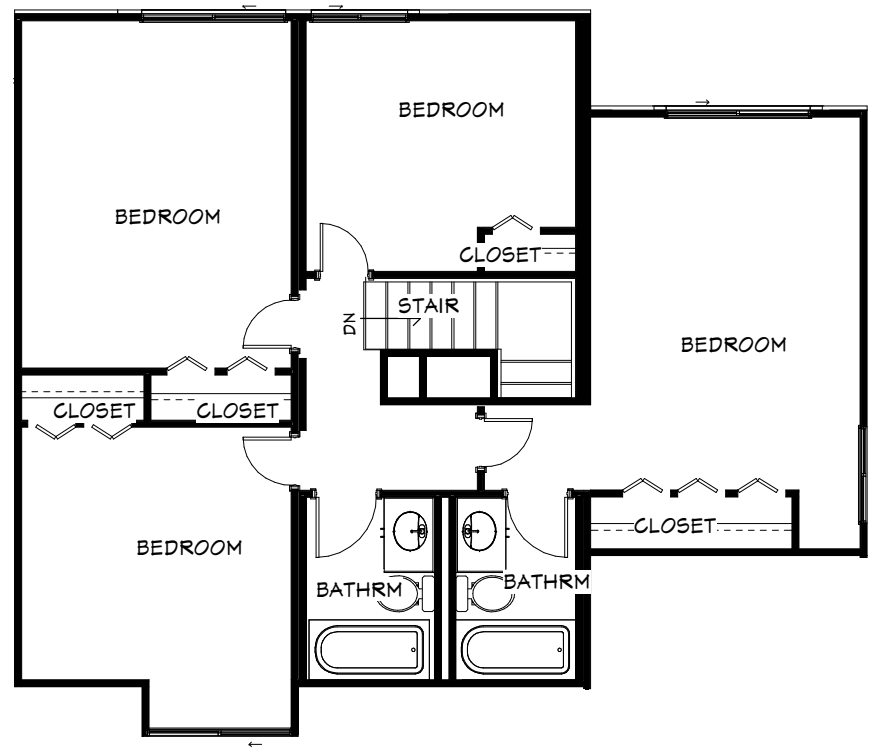

SECOND FLOOR

FIRST FLOOR

BASEMENT FLOOR

UNIT D - 4 BEDROOM, 2.5 BATH

1457 SQ FT

1/8" = 1' -0"

SECOND FLOOR

FIRST FLOOR

BASEMENT FLOOR

UNIT H - 4 BEDROOM, 2.5 BATH

1982 SQ FT

1/8" = 1'-0"

SECOND FLOOR

FIRST FLOOR

BASEMENT FLOOR

UNIT J1 - 4 BEDROOM, 2.5 BATH

989 SQ FT

1/8" = 1' -0"