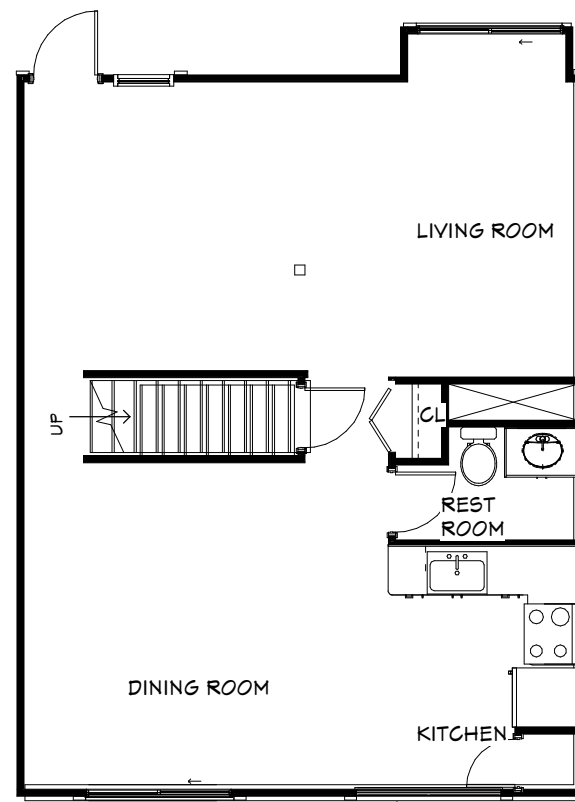

SECOND FLOOR

FIRST FLOOR

BASEMENT FLOOR

UNIT D - 4 BEDROOM, 2.5 BATH

1457 SQ FT

1/8" = 1' -0"

SECOND FLOOR

FIRST FLOOR

BASEMENT FLOOR

UNIT H - 4 BEDROOM, 2.5 BATH

1982 SQ FT

1/8" = 1'-0"

SECOND FLOOR

FIRST FLOOR

BASEMENT FLOOR

UNIT J1 - 4 BEDROOM, 2.5 BATH

989 SQ FT

1/8" = 1' -0"