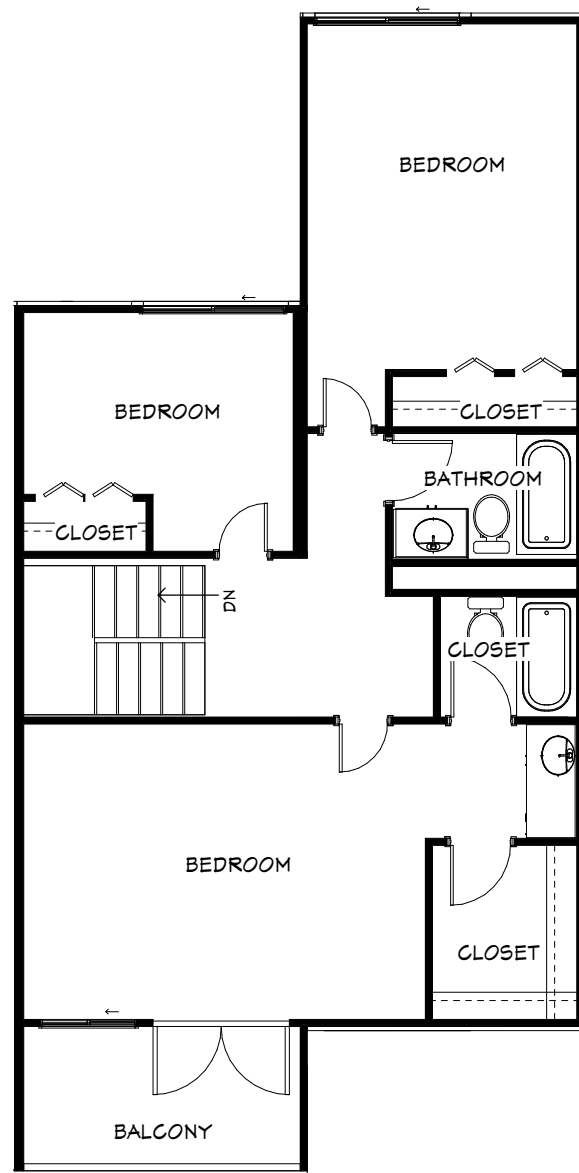

SECOND FLOOR

FIRST FLOOR

BASEMENT FLOOR

UNIT D - 4 BEDROOM, 2.5 BATH

1457 SQ FT

1/8" = 1' -0"

SECOND FLOOR

FIRST FLOOR

BASEMENT FLOOR

UNIT H - 4 BEDROOM, 2.5 BATH

1982 SQ FT

1/8" = 1'-0"

SECOND FLOOR

FIRST FLOOR

BASEMENT FLOOR

UNIT J1 - 4 BEDROOM, 2.5 BATH

989 SQ FT

1/8" = 1' -0"