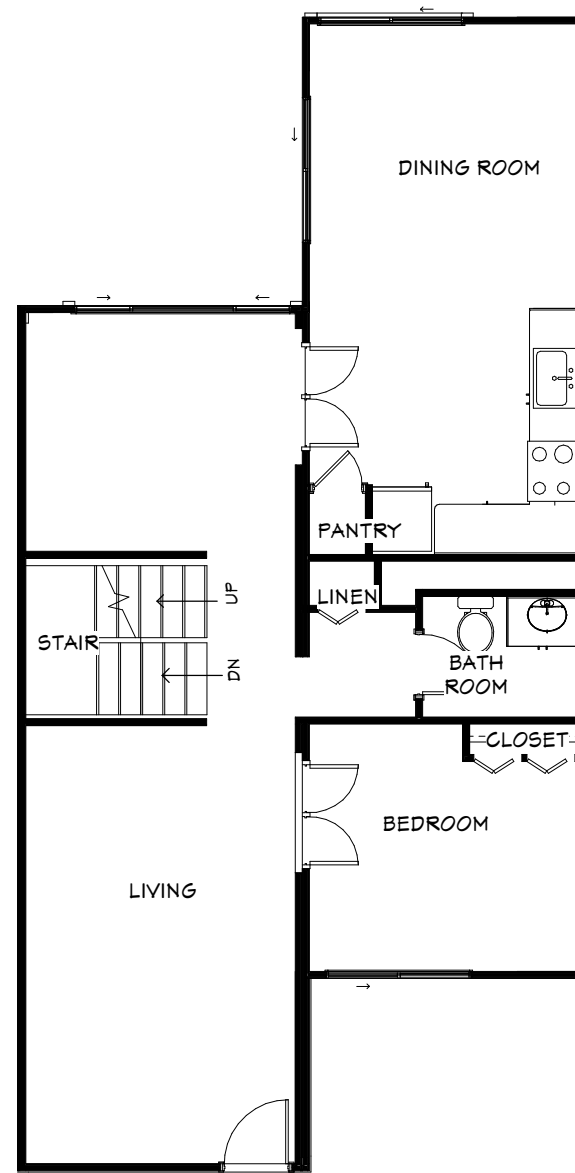

SECOND FLOOR

FIRST FLOOR

BASEMENT FLOOR

UNIT D - 4 BEDROOM, 2.5 BATH

1457 SQ FT

1/8" = 1' -0"

SECOND FLOOR

FIRST FLOOR

BASEMENT FLOOR

UNIT H - 4 BEDROOM, 2.5 BATH

1982 SQ FT

1/8" = 1'-0"

SECOND FLOOR

FIRST FLOOR

BASEMENT FLOOR

UNIT J1 - 4 BEDROOM, 2.5 BATH

989 SQ FT

1/8" = 1' -0"