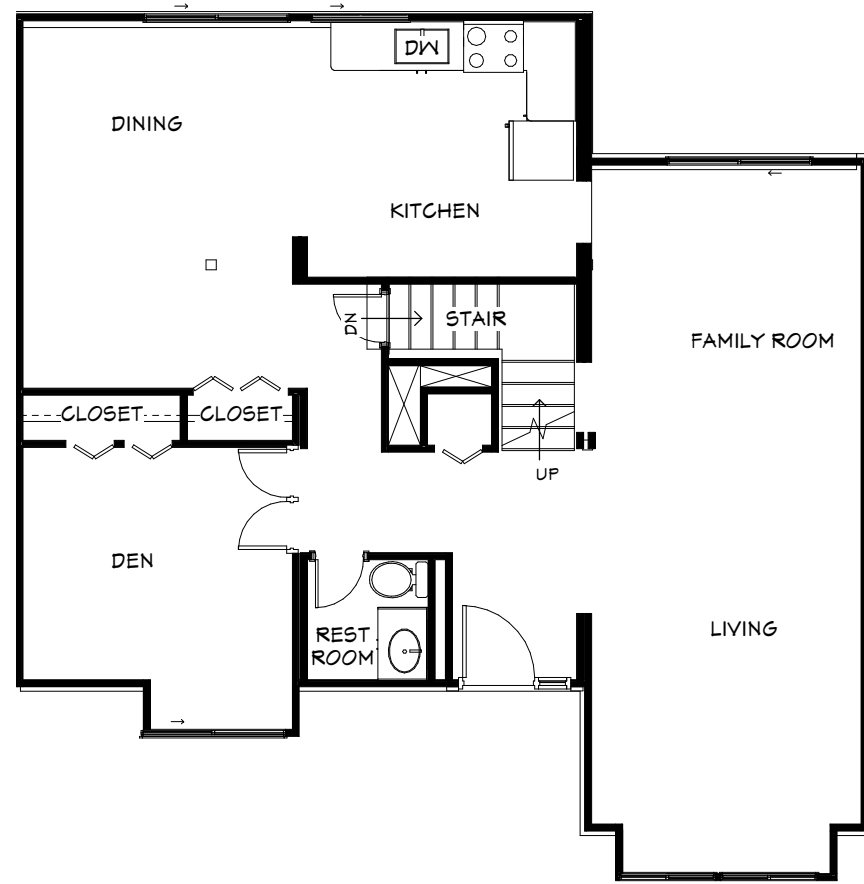

SECOND FLOOR

FIRST FLOOR

BASEMENT FLOOR

UNIT D - 4 BEDROOM, 2.5 BATH

1457 SQ FT

1/8" = 1' -0"

SECOND FLOOR

FIRST FLOOR

BASEMENT FLOOR

UNIT H - 4 BEDROOM, 2.5 BATH

1982 SQ FT

1/8" = 1'-0"

SECOND FLOOR

FIRST FLOOR

BASEMENT FLOOR

UNIT J1 - 4 BEDROOM, 2.5 BATH

989 SQ FT

1/8" = 1' -0"